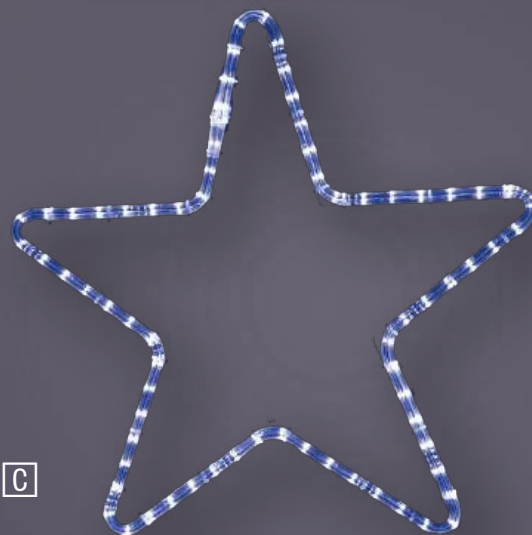

2D Motive

A		B↔	H↓		P		LED		810280 "Stern klein" LED blau	€ 95,00
	1,6m	55cm	55cm	2,00kg	2W	IP44	blau	1		
B		B↔	H↓		P		LED		831279 "Stern groß" LED eisweiß	€ 185,00
	1,6m	105cm	105cm	4,00kg	4W	IP44	6500K	1		
C		B↔	H↓		P		LED		831278 "Stern groß" LED blau	€ 185,00
	1,6m	105cm	105cm	4,00kg	4W	IP44	blau	1