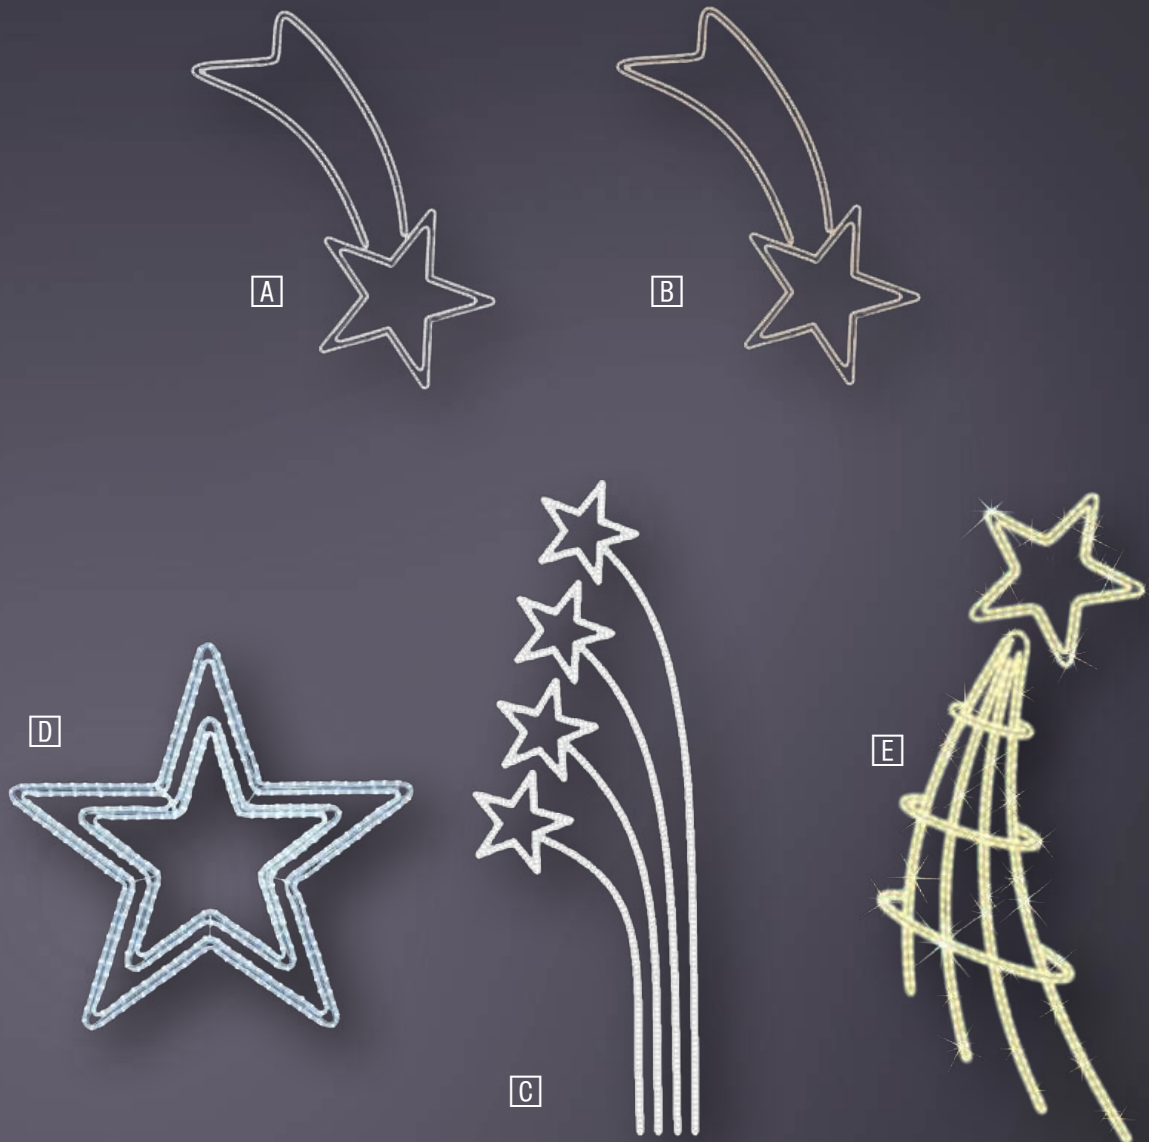

C

D

A

B

A		B↔	H↑		P		LED		831256 "Rautenkristall" LED warmweiß	€ 650,00
	1	130cm	130cm	7,00kg	38W	IP44	3000K	2		
B		B↔	H↑		P		LED		831258 "Schneekristall 8" LED warmweiß	€ 1.250,00
	1	150cm	130cm	7,00kg	60W	IP44	3000K	2		
C		B↔	H↑		P		LED		831259 "Doppelstern" LED warmweiß	€ 490,00
	1	107cm	110cm	6,00kg	29W	IP44	3000K	2		
D		B↔	H↑		P		LED		831055 "Schneeflocke klassisch" LED warmweiß	€ 450,00
	1	100cm	110cm	2,90kg	24W	IP44	3000K	1		