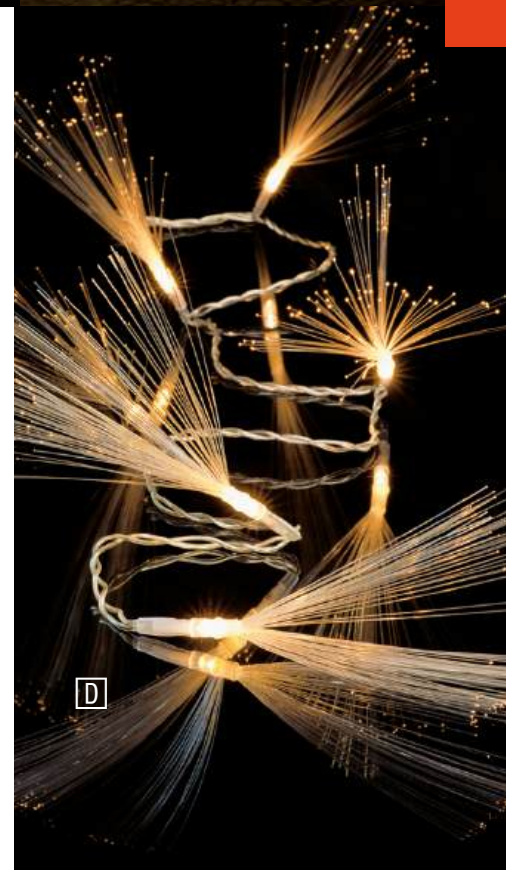

Haarbüschel

D	16	5m	2.25m	819894	LED Fibre Light 16	€ 29,90
					230/24V, 2W