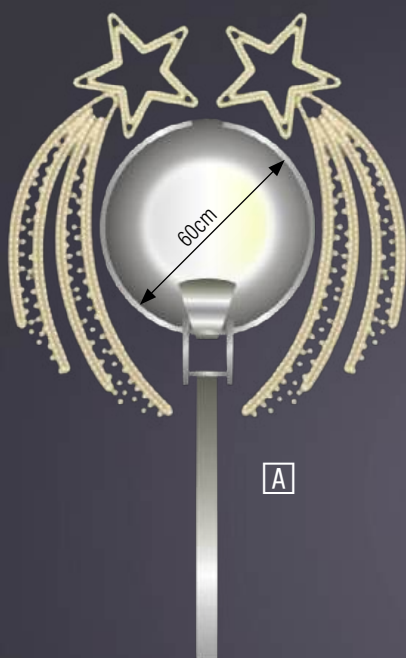

A

2D Motive

A		B↔	H↑						830277 "Laternenkometen" LED warmweiß	€ 790,00
	1	140cm	140cm	8,50kg	70W	IP44	3000K	2		
B		B↔	H↑						830278 "Laternenengel" LED warmweiß	€ 790,00
	1	200cm	140cm	10,00kg	80W	IP44	3000K	2		
C		B↔	H↑						830279 "Laternenengel" LED eisweiß	€ 790,00
	1	200cm	140cm	10,00kg	80W	IP44	6500K	2		
D		B↔	H↑						831485 "Weihnachtsmütze" LED eisweiß	€ 490,00
	1	75cm	120cm	4,00kg	19W	IP44	6500K	1