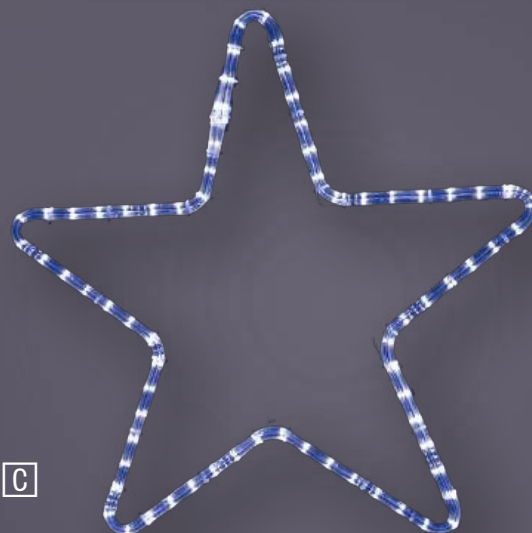

2D Motive

A		B↔	H↓		P		LED		810280 "Stern klein" LED blau	€ 95,00
	1,6m	55cm	55cm	2,00kg	2W	IP44	blau	1		
B		B↔	H↓		P		LED		831279 "Stern groß" LED eisweiß	€ 185,00
	1,6m	105cm	105cm	4,00kg	4W	IP44	6500K	1		
C		B↔	H↓		P		LED		831278 "Stern groß" LED blau	€ 185,00
	1,6m	105cm	105cm	4,00kg	4W	IP44	blau	1