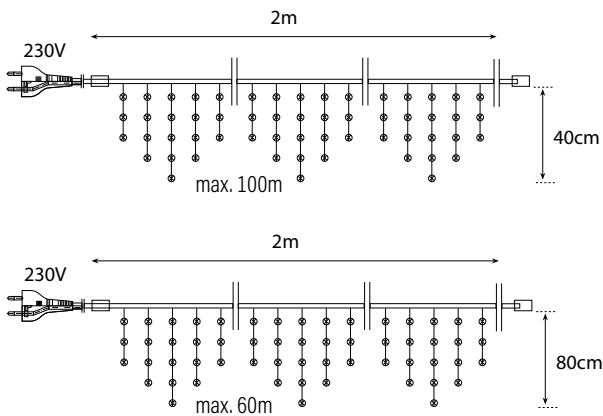

Peak Light LED

Mit Peak Light LED bieten wir Ihnen ein Produkt, um Ihre Ideen umzusetzen. Gestaltungsmöglichkeiten, an die Sie bisher noch gar nicht gedacht haben, werden aufgrund neuester Technologien und robuster Bauweise möglich. Durch die Wellenform wirken Gebäudeeinfassungen und Dekorationen viel natürlicher. Mehrere Sets sind koppelbar. Geeignet für innen und außen. Anwendung: Fensterdekoration, Schaufenster, Gartenhäuser, Zäune etc. und überall, wo eine warme Lichtstimmung benötigt wird. Spannung 230V AC, Schutzart IP65.

Icon	↔	↑↓	☀	📦	🔌	🔌	P	LED	📏	Peaklight LED warmweiß	
1,6m	2m	0,4m	76	1,00kg	50	20	6W	3200K	schwarz	814421 Peak Light LED	€ 52,50
1,6m	2m	0,4m	76	1,00kg	50	20	6W	3200K	weiß	814422 Peak Light LED	€ 52,50
1,6m	2m	0,8m	152	1,40kg	30	20	12W	3200K	schwarz	814423 Peak Light LED	€ 82,50
1,6m	2m	0,8m	152	1,40kg	30	20	12W	3200K	weiß	814424 Peak Light LED	€ 82,50