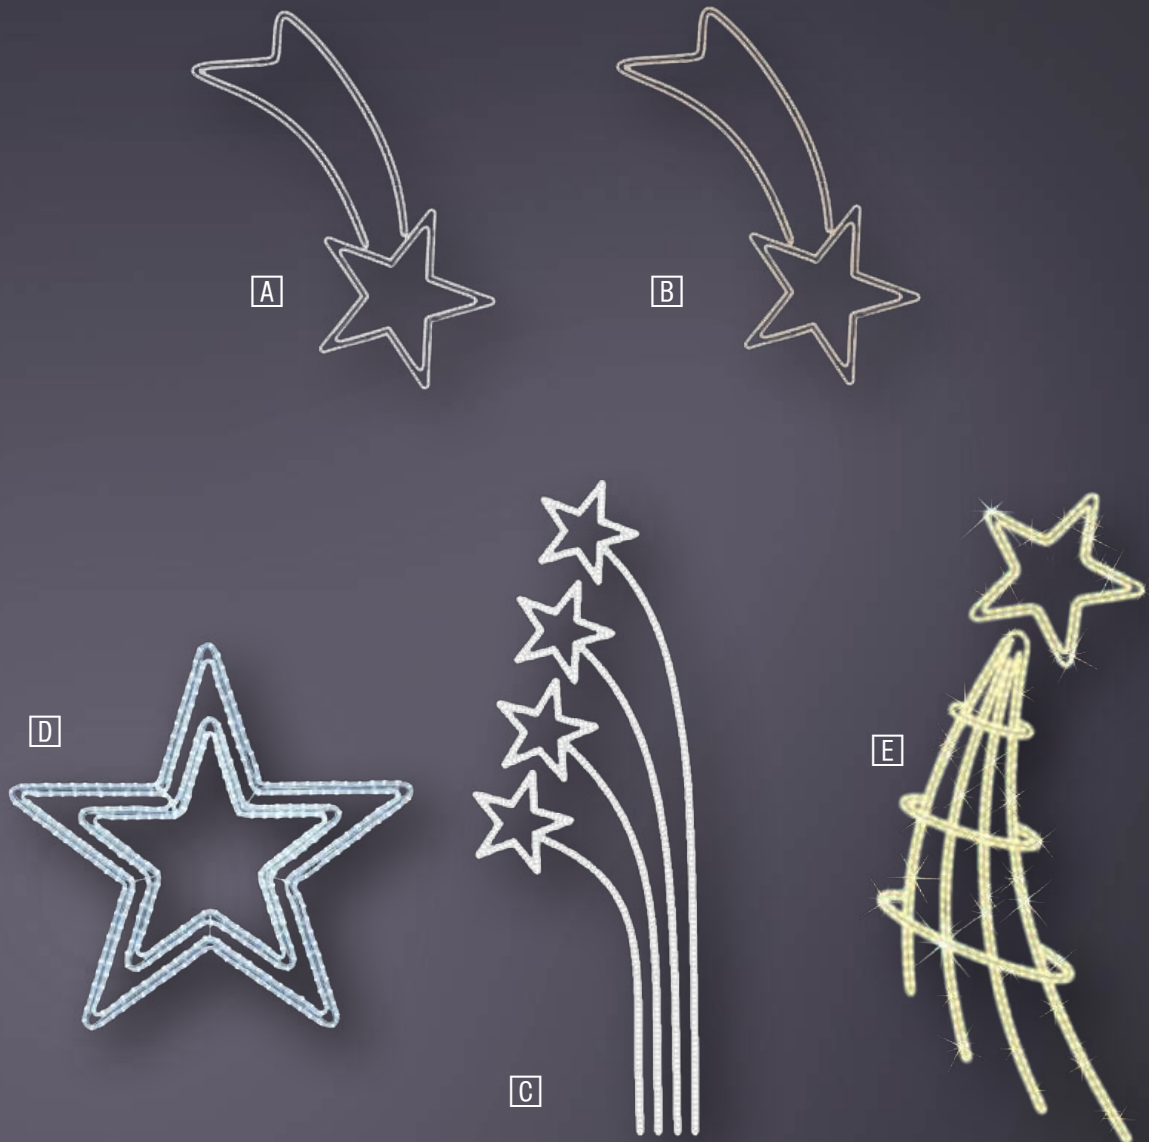

2D Motive

D

A

B

A		B↔	H↑		P		LED		831256 "Rautenkristall" LED warmweiß	€ 650,00
	1	130cm	130cm	7,00kg	38W	IP44	3000K	2		
B		B↔	H↑		P		LED		831258 "Schneekristall 8" LED warmweiß	€ 1.250,00
	1	150cm	130cm	7,00kg	60W	IP44	3000K	2		
C		B↔	H↑		P		LED		831259 "Doppelstern" LED warmweiß	€ 490,00
	1	107cm	110cm	6,00kg	29W	IP44	3000K	2		
D		B↔	H↑		P		LED		831055 "Schneeflocke klassisch" LED warmweiß	€ 450,00
	1	100cm	110cm	2,90kg	24W	IP44	3000K	1		